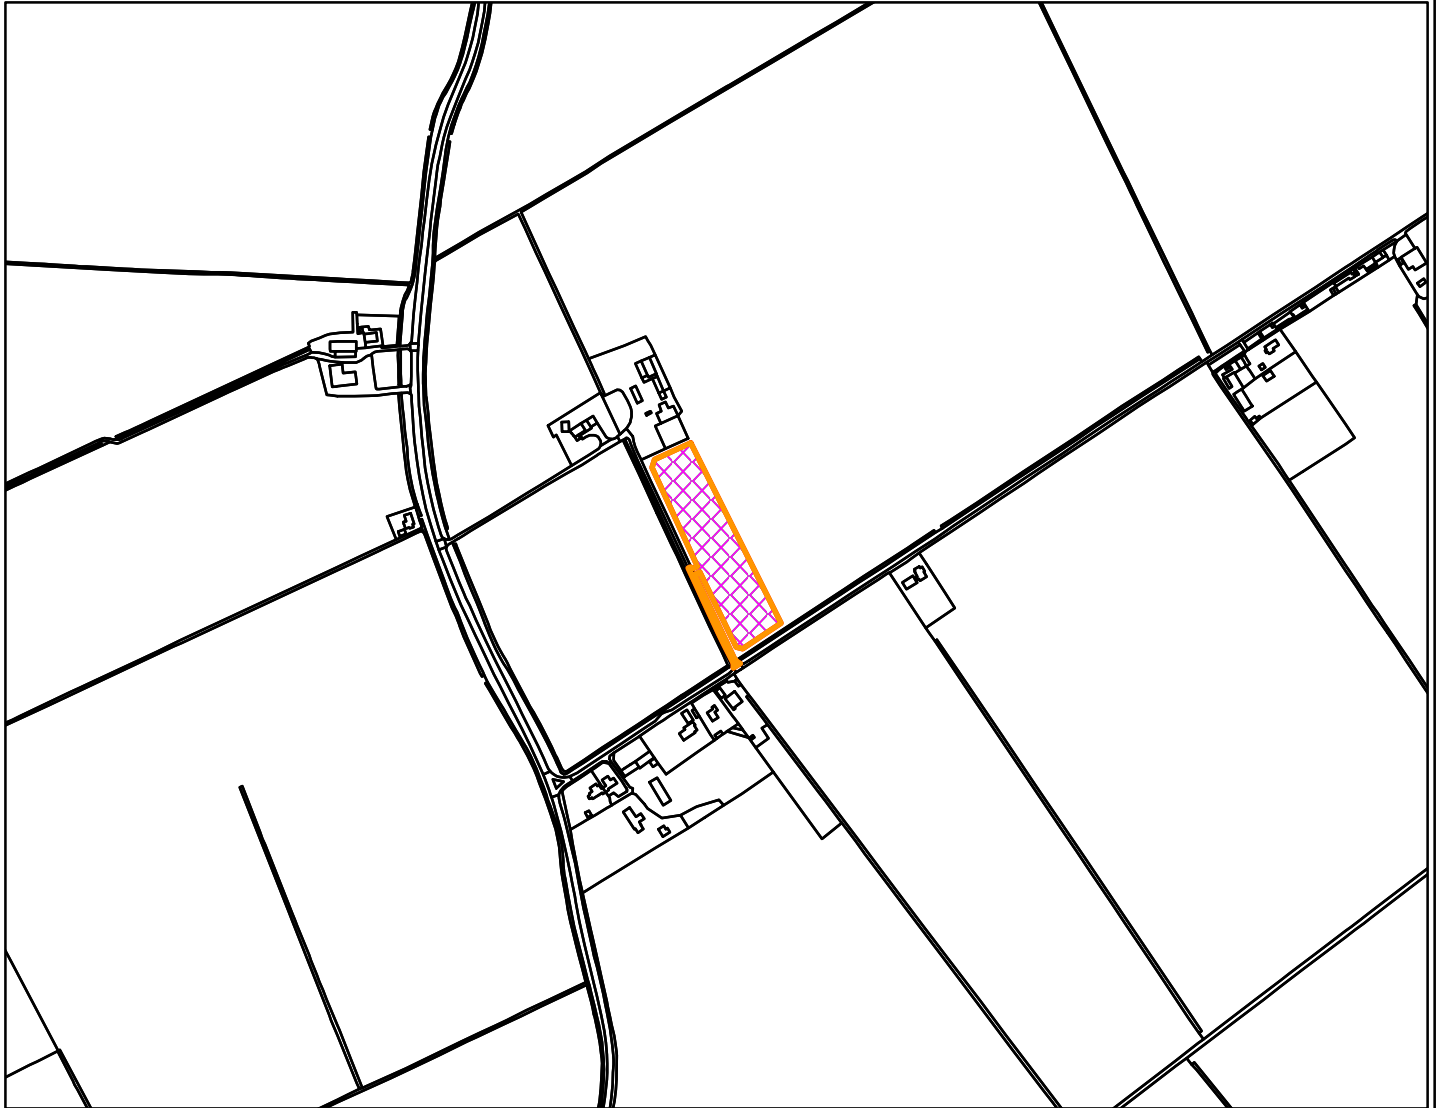

26/00275/F

Borough Council of
**King's Lynn &
West Norfolk**

Land North of Horsehead Drove Three Holes PE14 9JJ

Legend

Scale: 0 0.075 0.15 0.3 KM

© Crown copyright and database rights 2025
Ordnance Survey AC0000819234